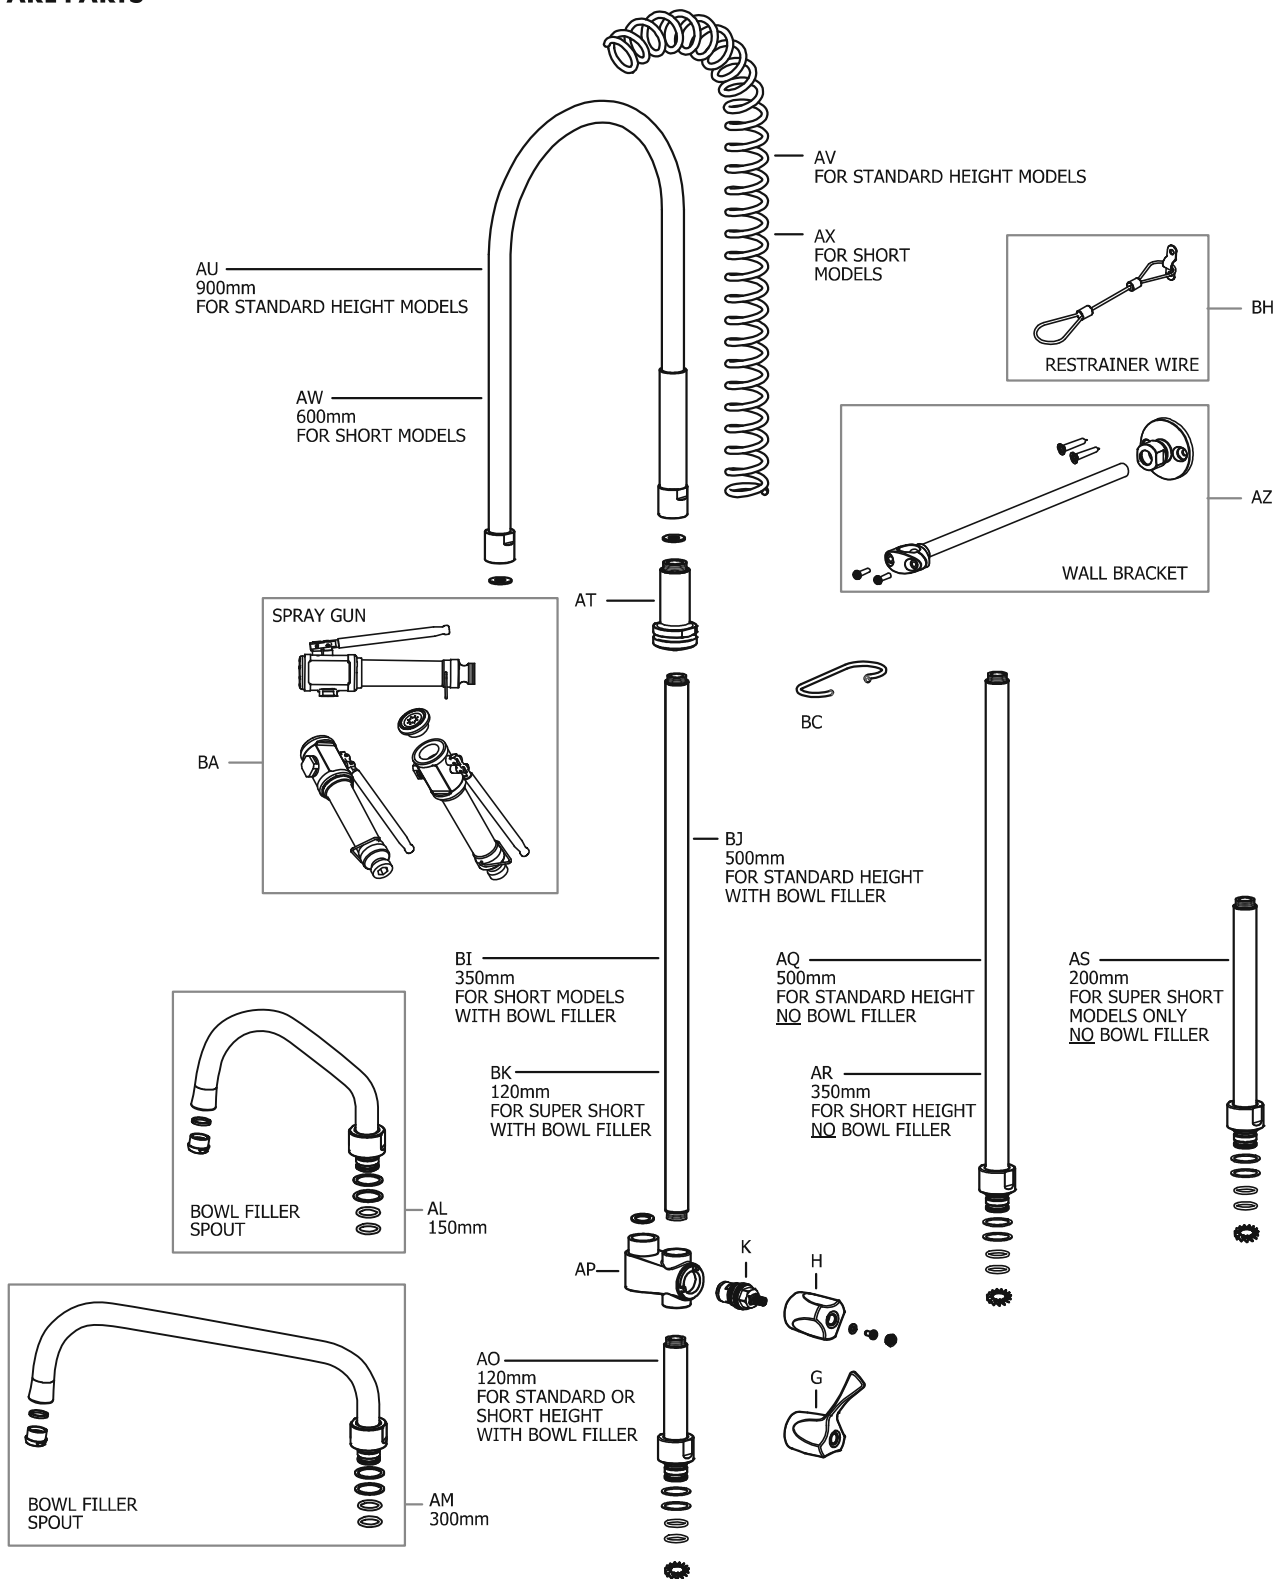

WATER

GAS

ENVIRONMENT

PEST CONTROL

AQUATECHNIX PRE-RINSE SPRAYS

SPARE PARTS

Price listing for pages 30-31 of main catalogue